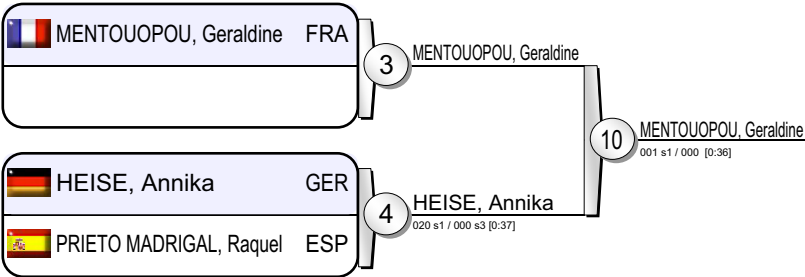

(POR Lisbon, 06-07 June 2009)

-78 kg

13 Judoka

Pool A

Pool B

Pool C

Pool D

Repechage