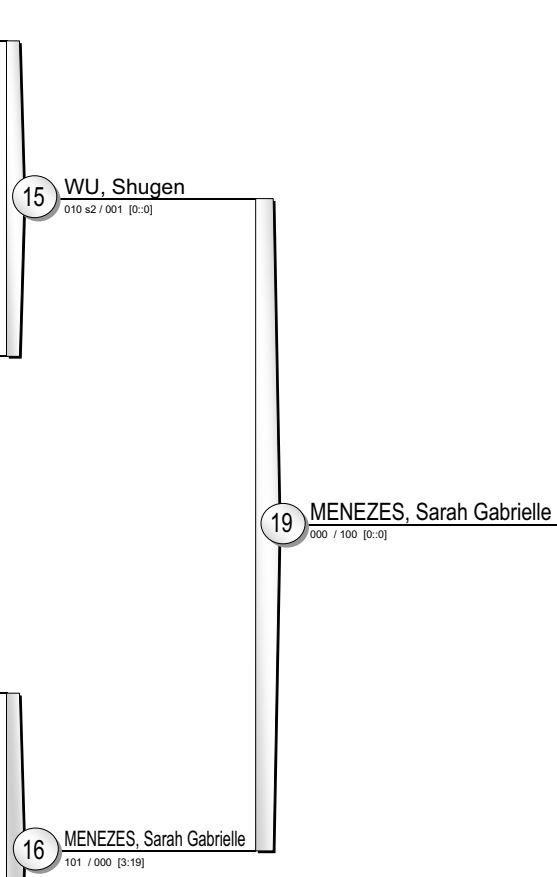

World Cup Women Lisbon 2009

(POR Lisbon, 06-07 June 2009)

-48 kg

12 Judoka

Pool A

Pool B

Pool C

Pool D