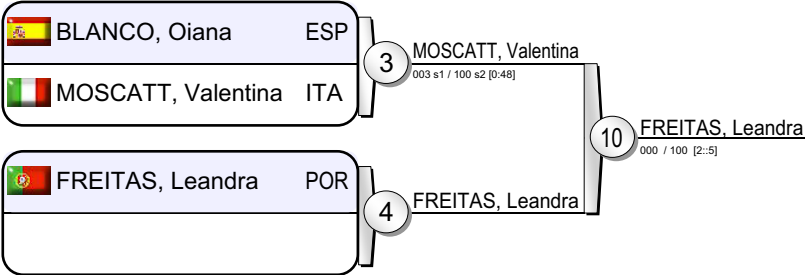

World Cup Women Lisbon 2009

(POR Lisbon, 06-07 June 2009)

-48 kg

12 Judoka

Pool A

Pool B

Pool C

Pool D