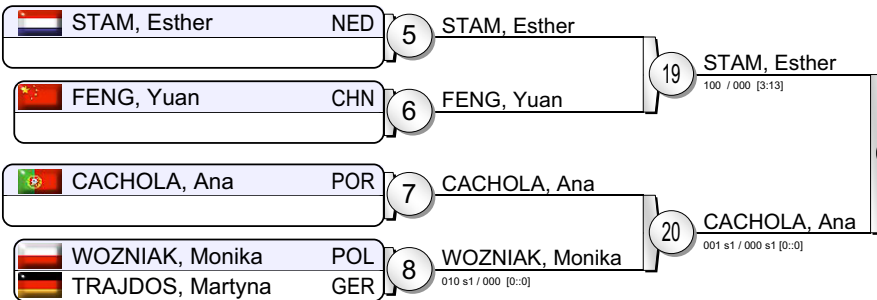

(POR Lisbon, 06-07 June 2009)

-63 kg

17 Judoka

Pool A

Pool B

Pool C

Pool D

Repechage

Results

- STAM, Esther NED
- POLI, Anne Laure FRA
- TIAN, Yunlu CHN
- YURI, Danielli BRA
- CACHOLA, Ana POR
- MINAKAWA, Camila BRA
- LABHIH, Khadija FRA
- STEINMETZ, Stephanie GER

World Cup Women Lisbon 2009