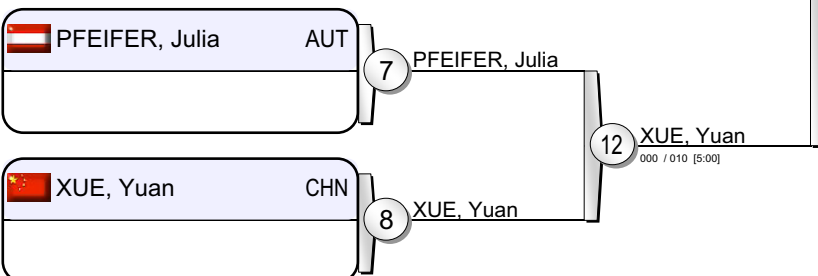

(POR Lisbon, 06-07 June 2009)

+78 kg

6 Judoka

Pool A

Pool B

Pool C

Pool D

Repechage