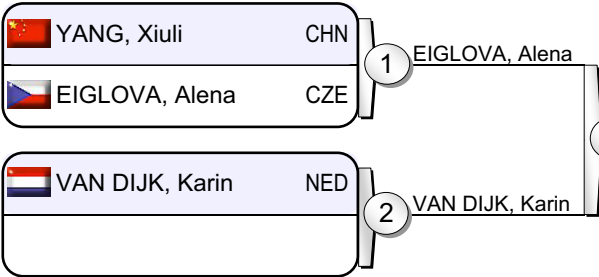

World Cup Women Lisbon 2009

(POR Lisbon, 06-07 June 2009)

-78 kg

13 Judoka

Pool A