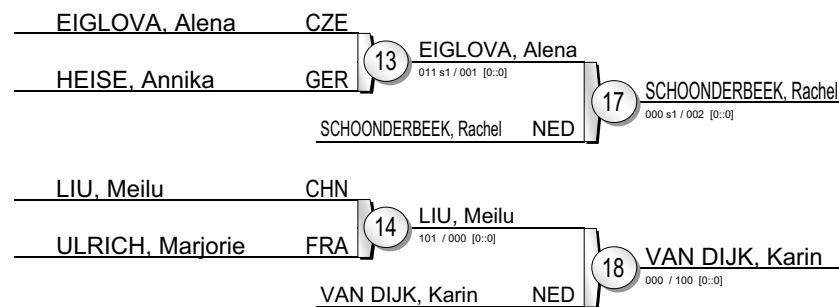

(POR Lisbon, 06-07 June 2009)

-78 kg

13 Judoka

Pool A

Pool B

Pool C

Pool D

Repechage