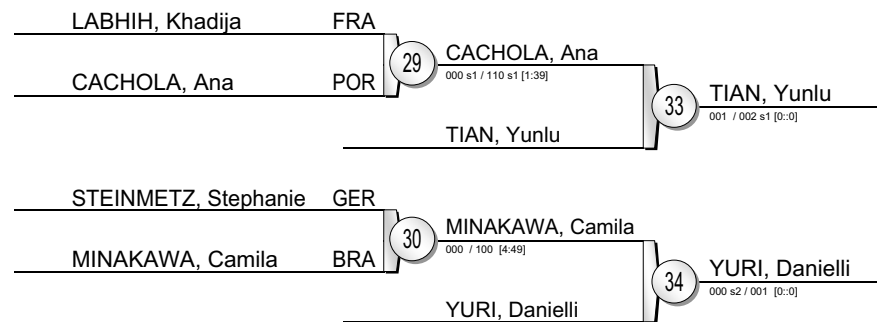

(POR Lisbon, 06-07 June 2009)

-63 kg

17 Judoka

Pool A

Pool B

Pool C

Pool D

Repechage