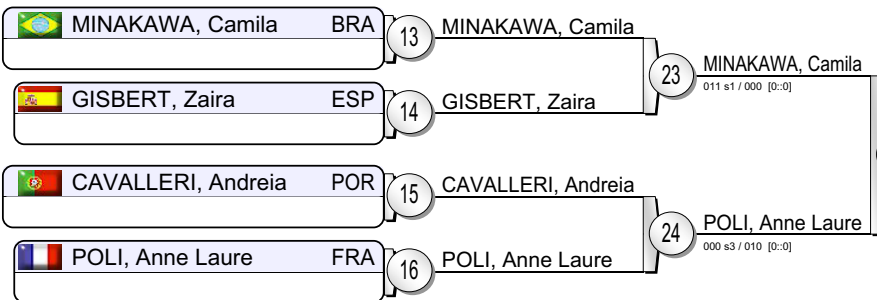

(POR Lisbon, 06-07 June 2009)

-63 kg

17 Judoka

Pool A

Pool B

Pool C

Pool D

Repechage

Results

- STAM, Esther NED
- POLI, Anne Laure FRA
- TIAN, Yunlu CHN
- YURI, Danielli BRA
- CACHOLA, Ana POR
- MINAKAWA, Camila BRA
- LABHIH, Khadija FRA
- STEINMETZ, Stephanie GER

World Cup Women Lisbon 2009