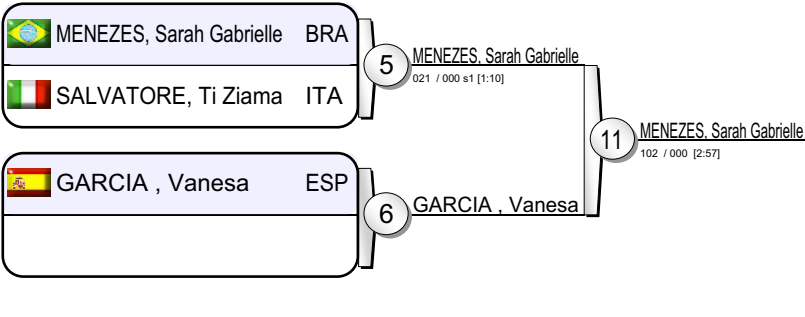

World Cup Women Lisbon 2009

(POR Lisbon, 06-07 June 2009)

-48 kg

12 Judoka

Pool A

Pool B

Pool C

Pool D