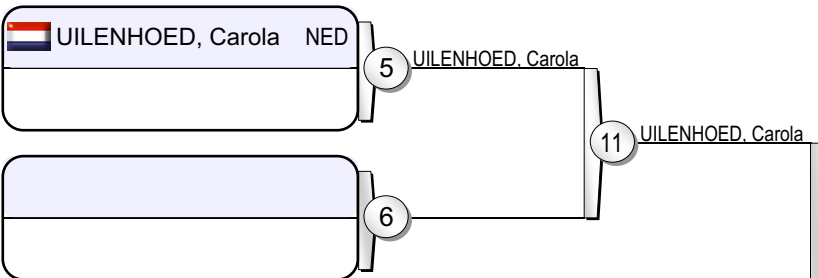

(POR Lisbon, 06-07 June 2009)

+78 kg

6 Judoka

Pool A

Pool B

Pool C

Pool D

Repechage