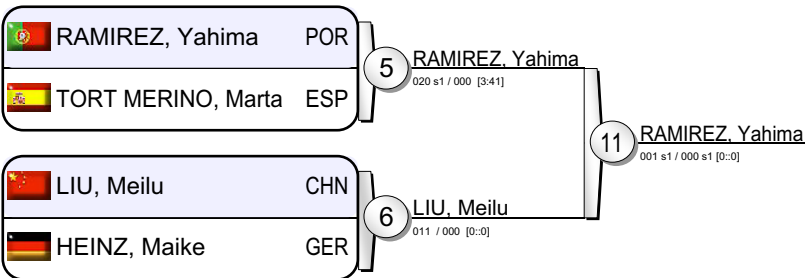

(POR Lisbon, 06-07 June 2009)

-78 kg

13 Judoka

Pool A

Pool B

Pool C

Pool D

Repechage