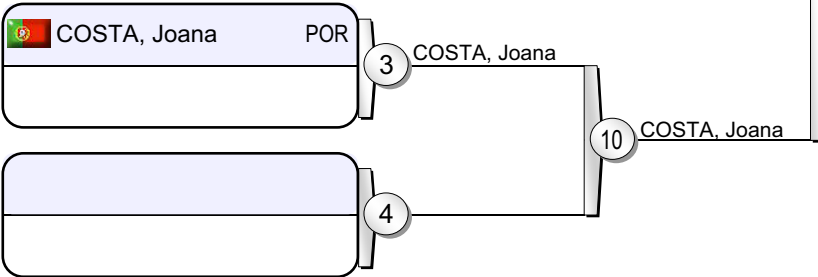

(POR Lisbon, 06-07 June 2009)

+78 kg

6 Judoka

Pool A

Pool B

Pool C

Pool D

Repechage