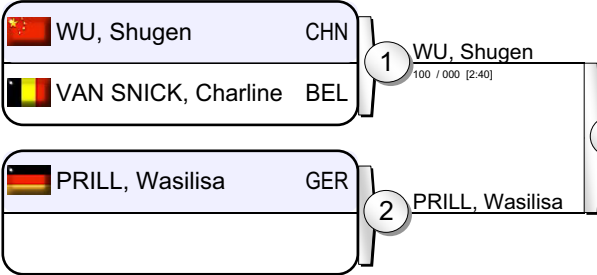

World Cup Women Lisbon 2009

(POR Lisbon, 06-07 June 2009)

-48 kg

12 Judoka

Pool A

Pool B

Pool C

Pool D