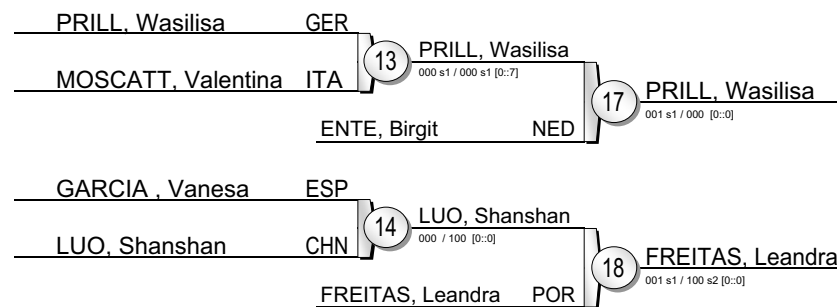

Repechage

Results

1. MENEZES, Sarah Gabrielle BRA
2. WU, Shugen CHN
3. PRILL, Wasilisa GER
3. FREITAS, Leandra POR
5. ENTE, Birgit NED
5. LUO, Shanshan CHN
7. MOSCATT, Valentina ITA
7. GARCIA, Vanesa ESP