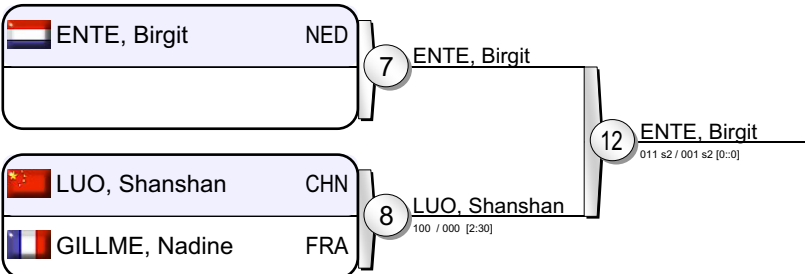

World Cup Women Lisbon 2009

(POR Lisbon, 06-07 June 2009)

-48 kg

12 Judoka

Pool A

Pool B

Pool C

Pool D