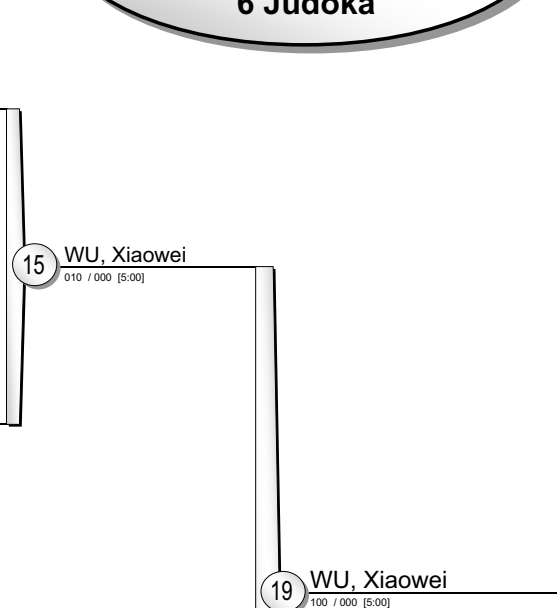

(POR Lisbon, 06-07 June 2009)

+78 kg

6 Judoka

Pool A

Pool B

Pool C

Pool D

Repechage