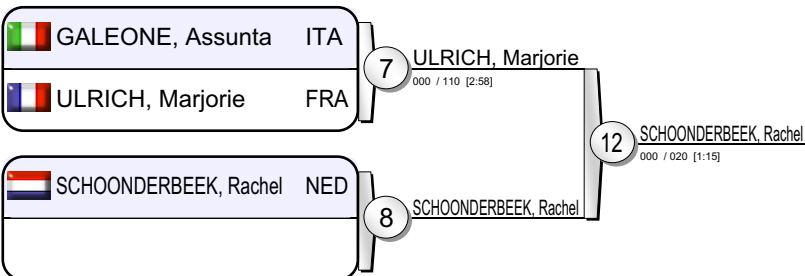

(POR Lisbon, 06-07 June 2009)

-78 kg

13 Judoka

Pool A

Pool B

Pool C

Pool D

Repechage