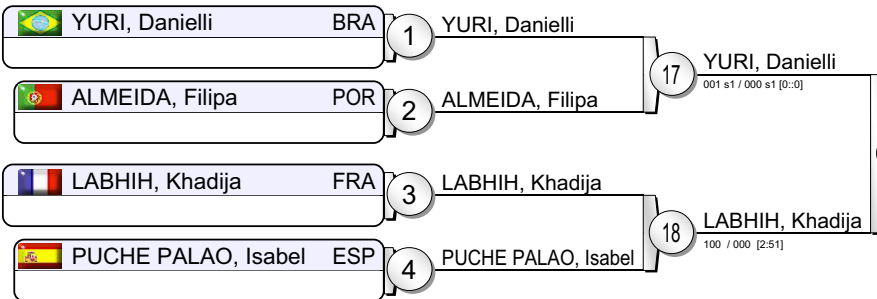

Results

1.	MONTEIRO, Telma	POR
2.	DIEMEER, Michelle	NED
3.	WANG, Hui	CHN
3.	BELLORIN, Concepcion	ESP
5.	KOIVUMAKI, Nina	FIN
5.	HUBER, Cindy	FRA
7.	RICHARDSON, Shareen	NED
7.	BIELAK, Malgorzata	POL

World Cup Women Lisbon 2009

(POR Lisbon, 06-07 June 2009)

-63 kg

17 Judoka

Pool A

Pool B

Pool C

Pool D

Repechage