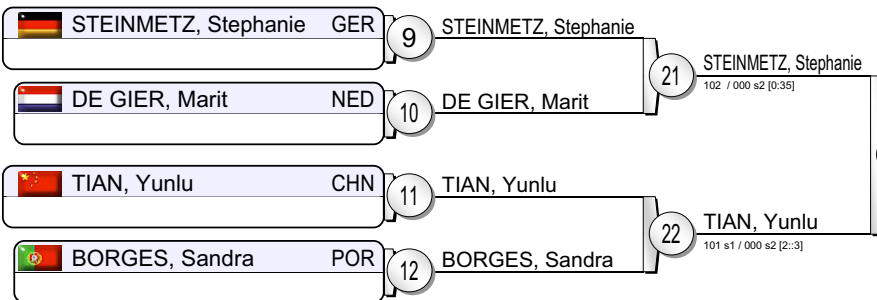

(POR Lisbon, 06-07 June 2009)

-63 kg

17 Judoka

Pool A

Pool B

Pool C

Pool D

Repechage

Results

- STAM, Esther NED
- POLI, Anne Laure FRA
- TIAN, Yunlu CHN
- YURI, Danielli BRA
- CACHOLA, Ana POR
- MINAKAWA, Camila BRA
- LABHIH, Khadija FRA
- STEINMETZ, Stephanie GER

World Cup Women Lisbon 2009